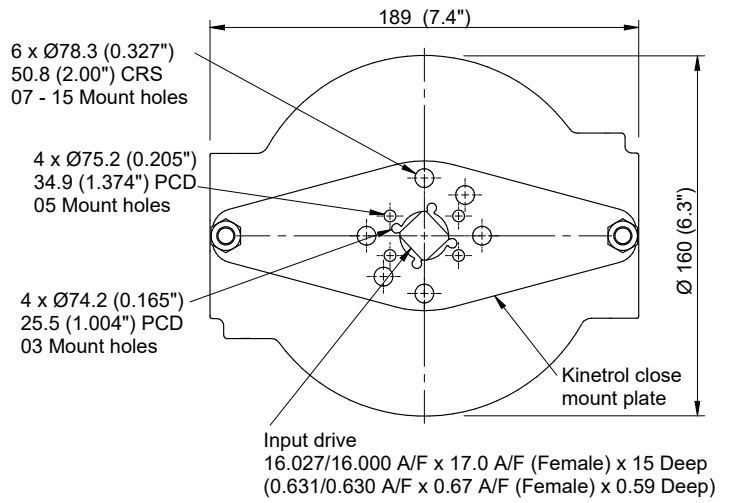

Kinetrol Explosion Proof Limit Switch Box Dimensions

Kinetrol Close Mount Option

Discrete Mount Option