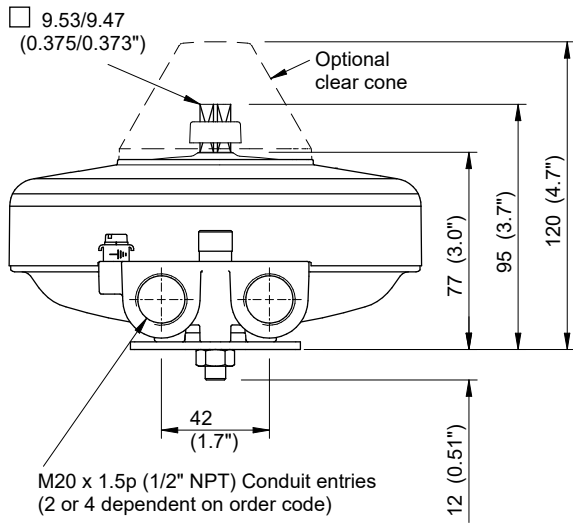

Kinetrol Explosion Proof Limit Switch Box Dimensions

Kinetrol Close Mount Option

Discrete Mount Option