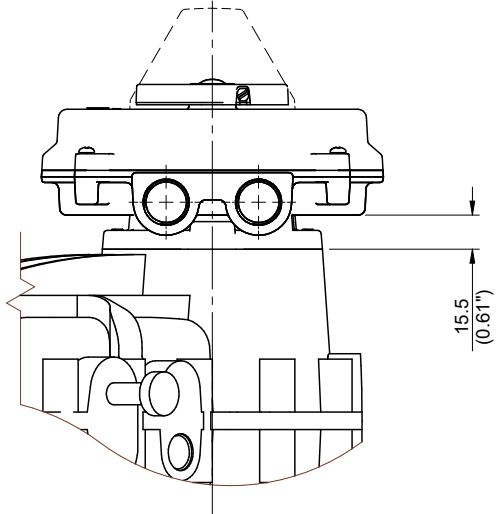

# Kinetrol VLS/ULS Dimensions

## Direct Mount Options

Standard Orientation Of Unit  
Box Weight: 0.68 kg / 1.5 lb

03 & 05  
DIRECT MOUNT OPTION  
ADDITIONAL ADAPTOR WEIGHT: 0.04 kg / 0.09 lb

07, 08, 09, 10  
DIRECT MOUNT OPTION

12, 14 & 15  
DIRECT MOUNT OPTION  
ADDITION ADAPTOR WEIGHT: 0.56 kg