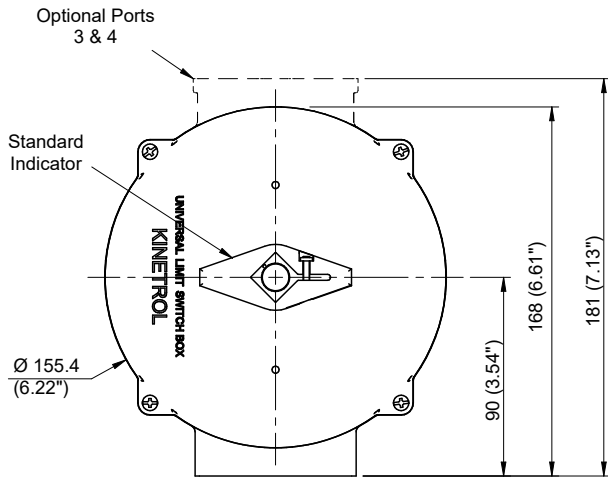

# Kinetrol VLS/ULS Dimensions

## Direct Mount Options

Standard Orientation Of Unit  
Box Weight: 0.68 kg / 1.5 lb

03 & 05  
DIRECT MOUNT OPTION  
ADDITIONAL ADAPTOR WEIGHT: 0.04 kg / 0.09 lb

07, 08, 09, 10  
DIRECT MOUNT OPTION

12, 14 & 15  
DIRECT MOUNT OPTION  
ADDITION ADAPTOR WEIGHT: 0.56 kg