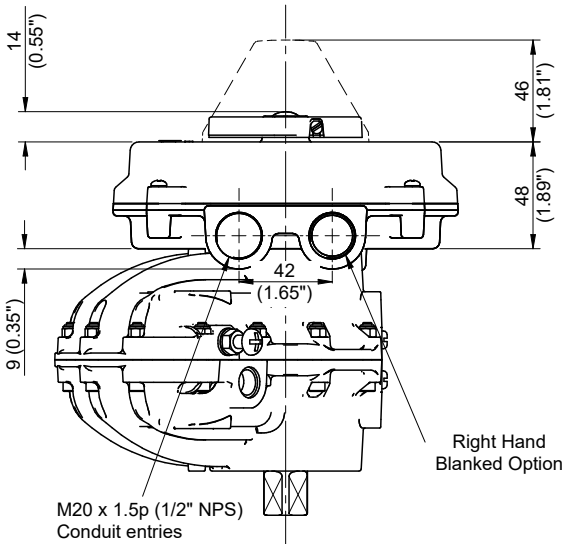

# Kinetrol VLS/ULS Dimensions

## Direct Mount Options

Standard Orientation Of Unit  
Box Weight: 0.68 kg / 1.5 lb

03 & 05  
DIRECT MOUNT OPTION  
ADDITIONAL ADAPTOR WEIGHT: 0.04 kg / 0.09 lb

07, 08, 09, 10  
DIRECT MOUNT OPTION

12, 14 & 15  
DIRECT MOUNT OPTION  
ADDITION ADAPTOR WEIGHT: 0.56 kg