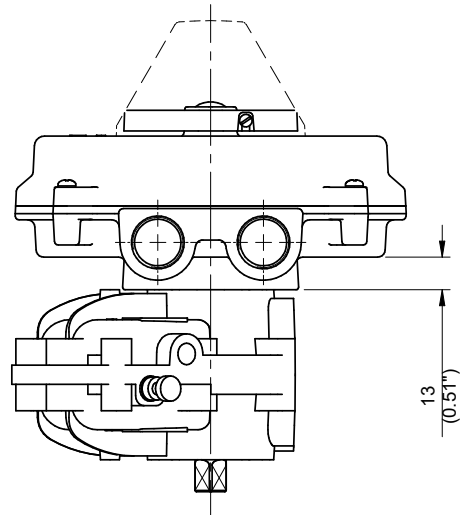

# Kinetrol VLS/ULS Dimensions

## Direct Mount Options

Standard Orientation Of Unit  
Box Weight: 0.68 kg / 1.5 lb

03 & 05  
DIRECT MOUNT OPTION  
ADDITIONAL ADAPTOR WEIGHT: 0.04 kg / 0.09 lb

07, 08, 09, 10  
DIRECT MOUNT OPTION

12, 14 & 15  
DIRECT MOUNT OPTION  
ADDITION ADAPTOR WEIGHT: 0.56 kg